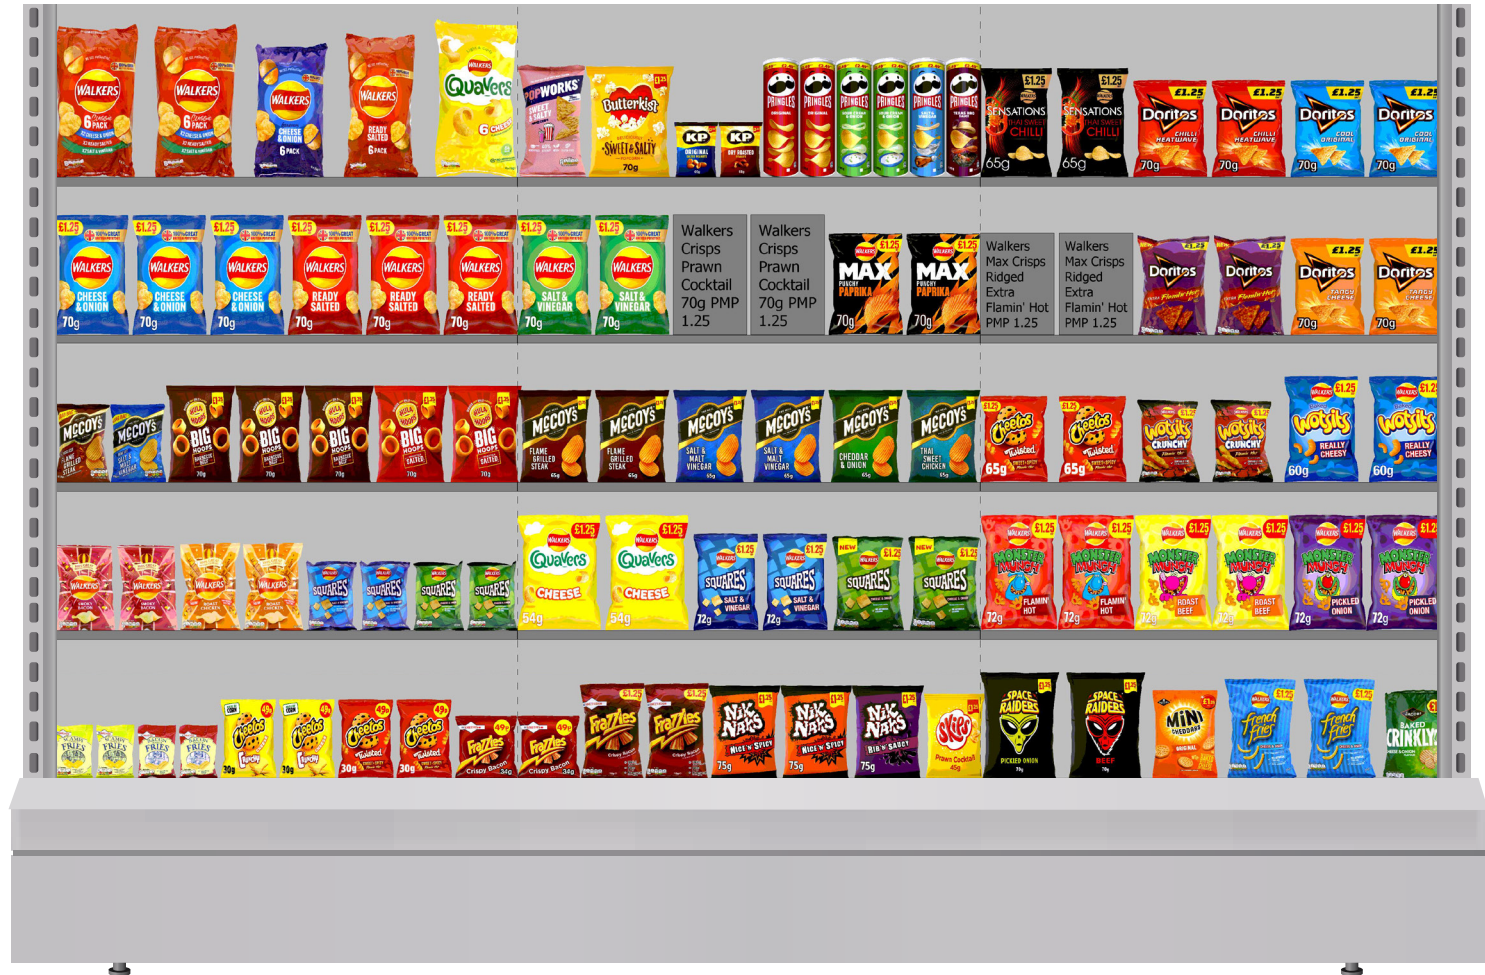

DRIVE YOUR SALES

WITH SUGRO

1M X 5

SHELF WALL DISPLAY

DRIVE YOUR SALES

WITH SUGRO

2M X 5

SHELF WALL DISPLAY

DRIVE YOUR SALES

WITH SUGRO

3M X 5
SHELF WALL DISPLAY