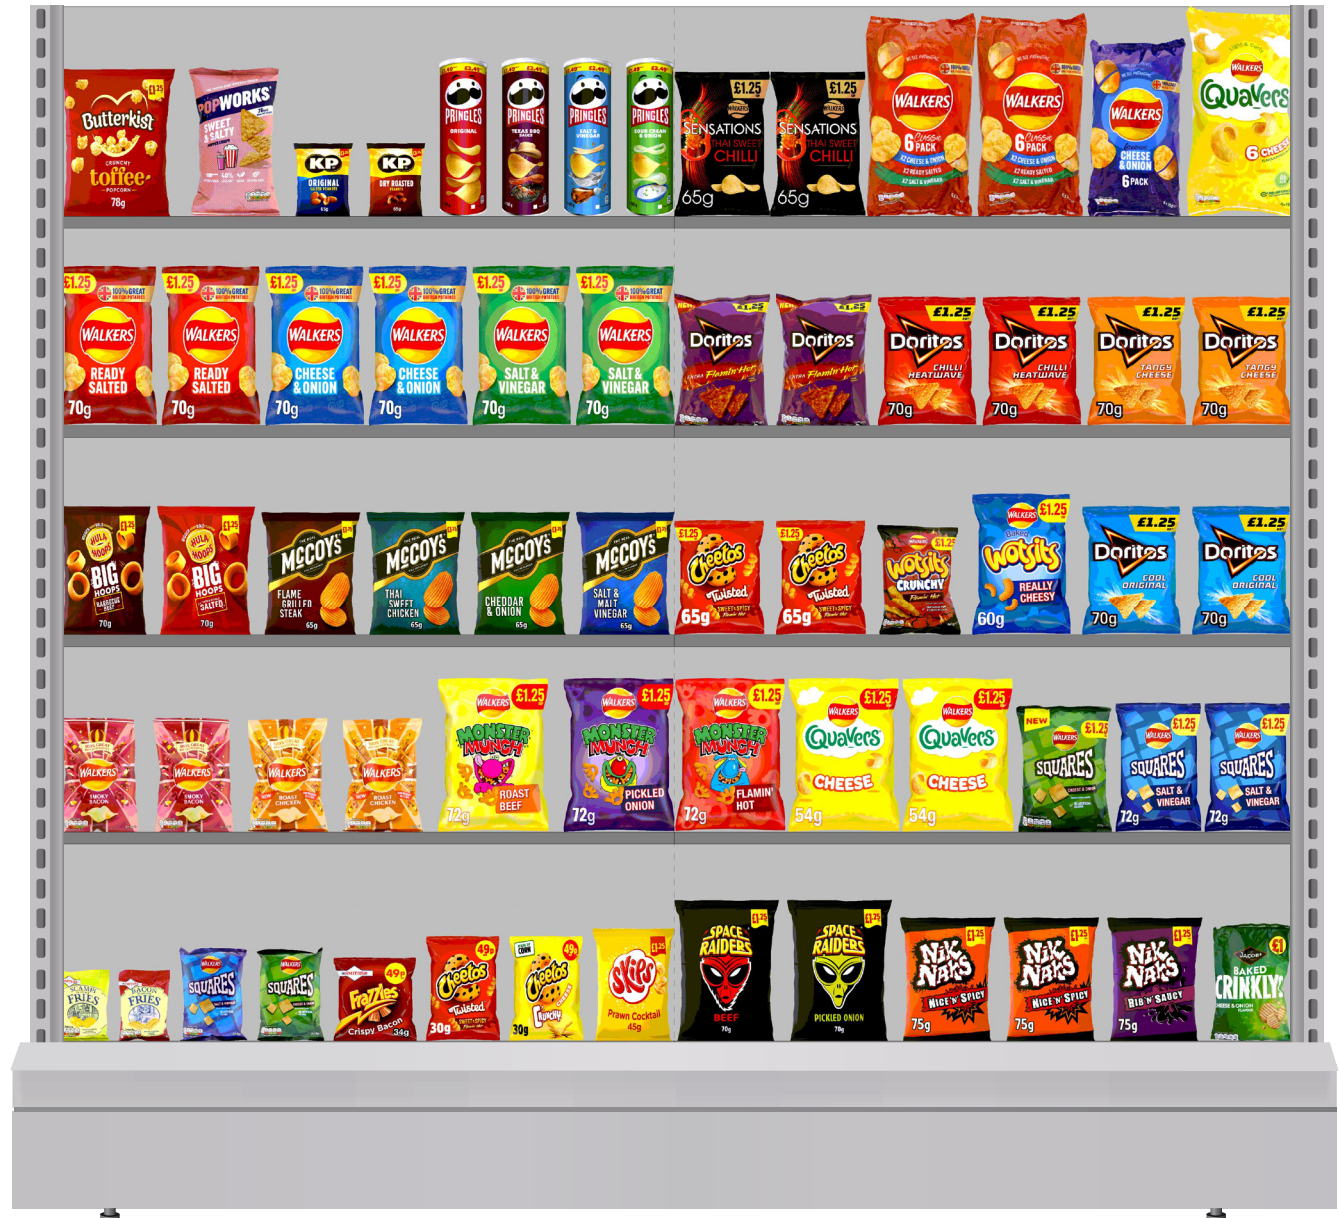

DRIVE YOUR SALES

WITH SUGRO

1M X 5

SHELF WALL DISPLAY

DRIVE YOUR SALES

WITH SUGRO

2M X 5

SHELF WALL DISPLAY

DRIVE YOUR SALES

WITH SUGRO

3M X 5
SHELF WALL DISPLAY