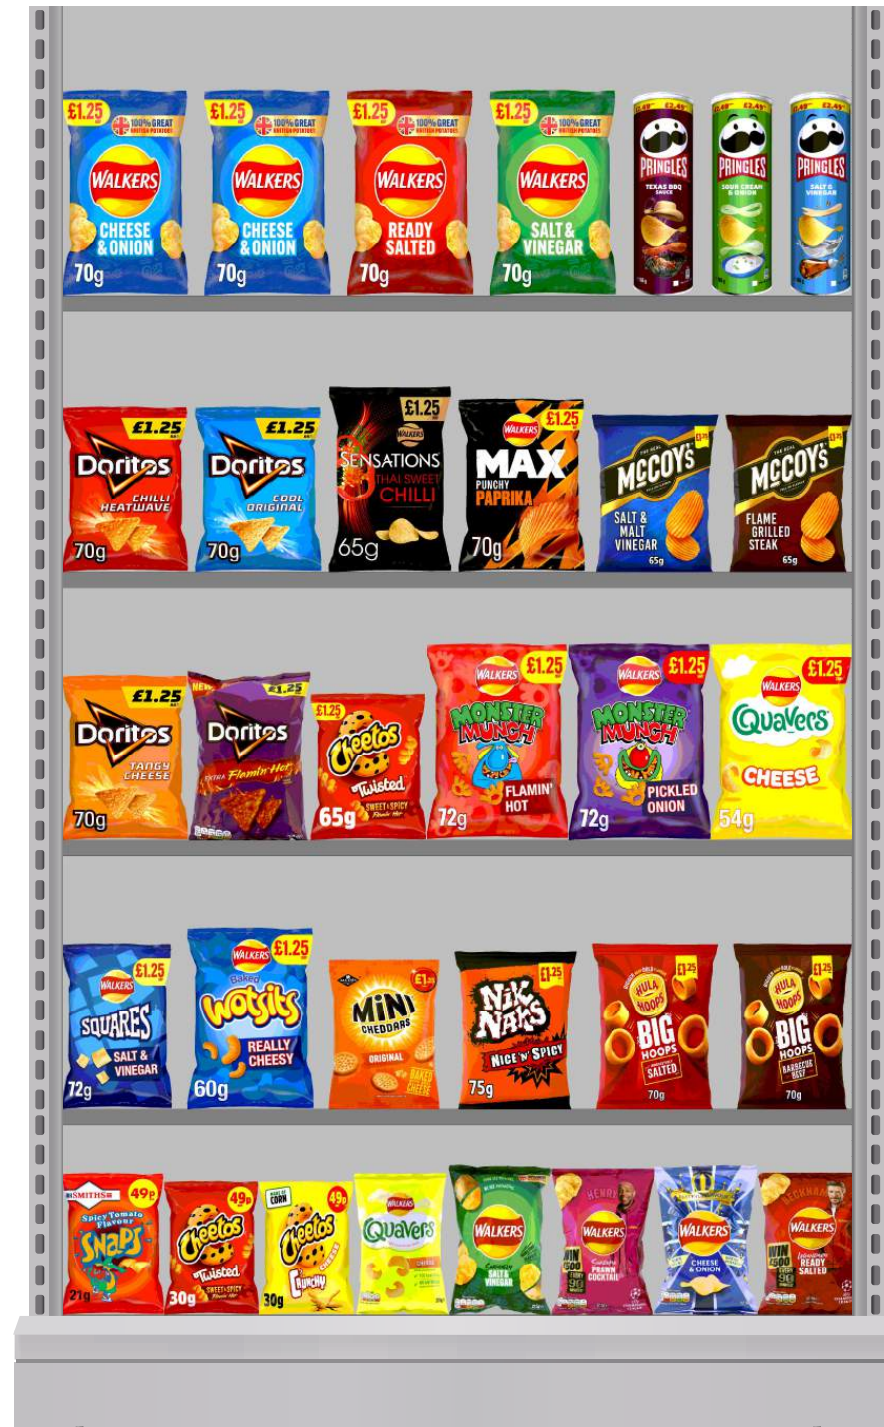

DRIVE YOUR SALES

WITH SUGRO

1M X 5

SHELF WALL DISPLAY

DRIVE YOUR SALES

WITH SUGRO

2M X 5

SHELF WALL DISPLAY

DRIVE YOUR SALES

WITH SUGRO

3M X 5
SHELF WALL DISPLAY